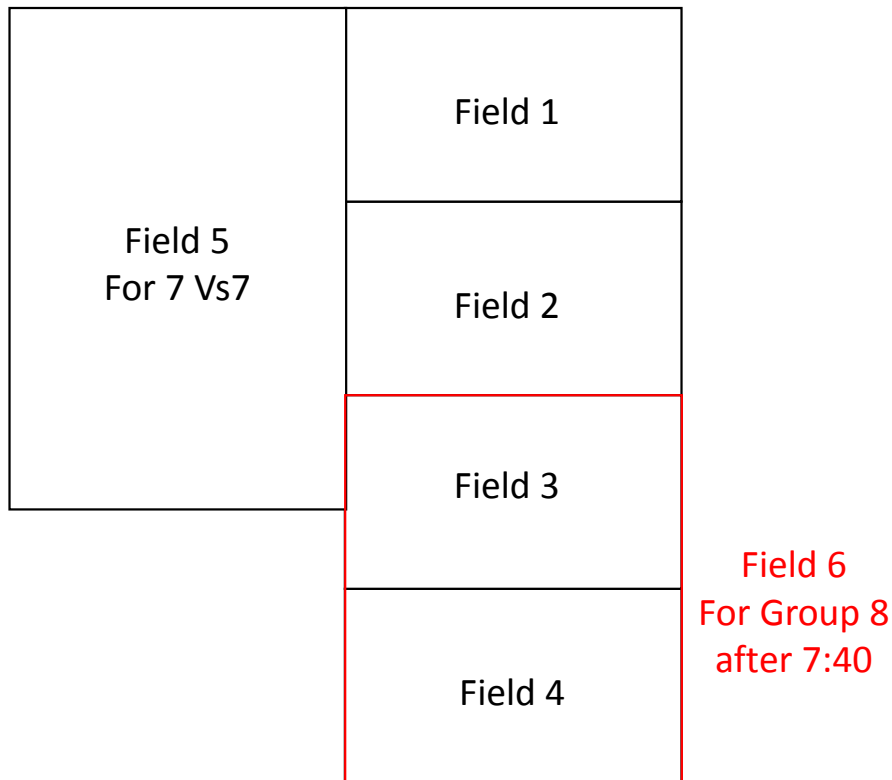

# 610 Intramural soccer tournament

Teams from Group 1, 2, 3, and 6 play 5 vs 5

Teams from 5, and 7 play 7 vs 7

4 teams from Group 1 and 2 name as:  
1A, 1B, 2A and 2B; 1 team from group 3,  
2 teams from group 6 name as: 6A and 6B  
plays 5 vs 5

Group 4 will have 2 teams  
4A plays 7 vs 7; 4B plays 5 vs 5

For Group 1 and 2: play 20 min in half, 5 min break  
For other groups play: 25 min in half, 5 min break

Group 8 players cannot play in the tournament

# Game schedule

Field 1	6:00-6:55	7:00-7:55	
	4B vs 6A	Winners from Field 1 and Field 2	
Field 2	6:00-6:55	7:00-7:55	
	3 vs 6B	Losers from Field 1 and Field 2	
Field 3	6:00-6:45	6:50-7:35	
	1A vs 2A	Winners from Field 3 and Field 4	
Field 4	6:00-6:45	6:50-7:35	
	1B vs 2B	Losers from Field 3 and Field 4	
Field 5	6:00-7:00	7:00-8:00	8:00-9:00
	4A vs 5	5 vs 7	4A vs 7